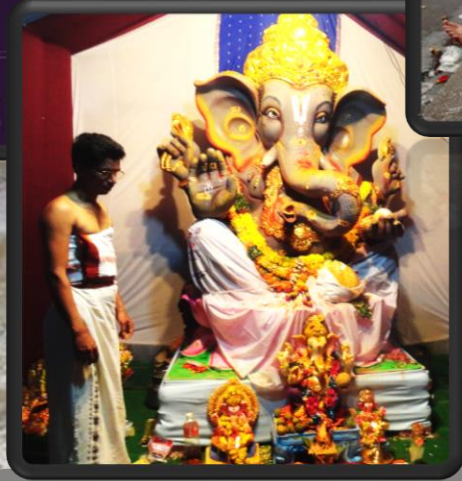

A white dove is shown in flight, its wings spread wide, positioned on the left side of the image. The background is a dark, textured surface with visible cracks. Overlaid on this background are several abstract, colorful shapes: a large, curved band in shades of orange and red, and several glowing circles in blue and orange. The text 'LIFE IN THE SPIRIT' is written in a bold, orange, serif font across the upper right portion of the image.

God is present in 'all things'

Goal

On-going

SEASON OF FORMATION

There's purpose/person in pain

SEASON OF FORMATION

There's purpose/person in pain

The promise of 'likeness'

There's purpose/person in pain

The promise of 'likeness'

The experience of Presence

→ What/who do you love?

SEASON OF FORMATION

A white dove is shown in flight, its wings spread wide, moving from the left side of the frame towards the center. The background is a dark, textured surface with visible cracks. Overlaid on this background are several abstract, colorful shapes: a large, curved band in shades of orange and red, and several glowing circles in blue and orange. The text 'LIFE IN THE SPIRIT' is written in a bold, orange, serif font, positioned in the upper right quadrant of the image.